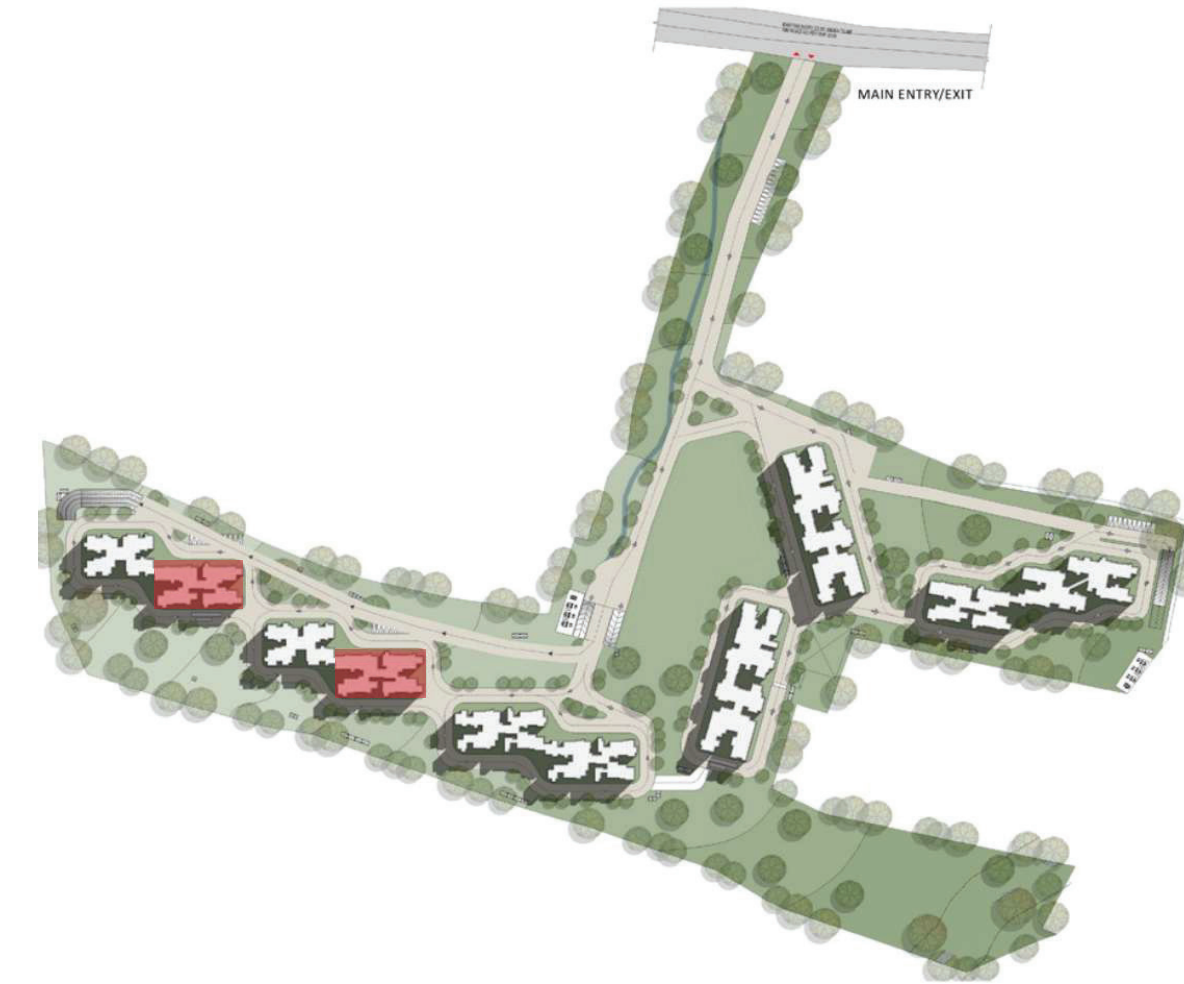

WING A & C

TYPICAL FLOOR TOWER PLAN - 3 BHK UNITS

MASTER KEY PLAN

TYPICAL FLOOR

UNIT NUMBERS	TPOLOGY	RERA CARPET AREA	BALCONY AREA	SUPER BUILT-UP AREA
Unit 0301 to 1801, 2001 to 2601	3 BHK	1139	173	1874
Unit 0302 to 1802, 2002 to 2602	3 BHK	1118	177	1844
Unit 0303 to 1803, 2003 to 2603	3 BHK	1126	174	1854
Unit 0304 to 1804, 2004 to 2604	3 BHK	1155	170	1884

WING B & D

TYPICAL EVEN FLOOR PLAN - 3 BHK PLUS UNITS

UNIT 04

UNIT 01

UNIT 03

UNIT 02

MASTER KEY PLAN

TYPICAL EVEN FLOORS

UNIT NUMBERS	TYOLOGY	RERA CARPET AREA	BALCONY AREA	SUPER BUILT-UP AREA
0401, 0601, 0801, 1001, 1201, 1401, 1601, 1801, 2001, 2201, 2401, 2601.	3 BHK PLUS	1273	174	2090
0402, 0602, 0802, 1002, 1202, 1402, 1602, 1802, 2002, 2202, 2402, 2602.	3 BHK PLUS	1244	176	2052
0403, 0603, 0803, 1003, 1203, 1403, 1603, 1803, 2003, 2203, 2403, 2603.	3 BHK PLUS	1241	178	2044
0404, 0604, 0804, 1004, 1204, 1404, 1604, 1804, 2004, 2204, 2404, 2604.	3 BHK PLUS	1267	166	2084